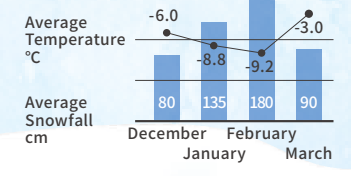

Tomamu Mountain  
1,239m

Mountain Stats

Chair Lift	5
Alpine Gondola	1
Trails	29
Skiable Terrain	123.9ha

Climate

EMERGENCY

TEL 0167-58-1220 +81-167-58-1220

No safety control and patrol beyond the Ski Area Boundary. Any and all expenses required for the search and rescue of persons in these areas would be invoiced to the rescuee.