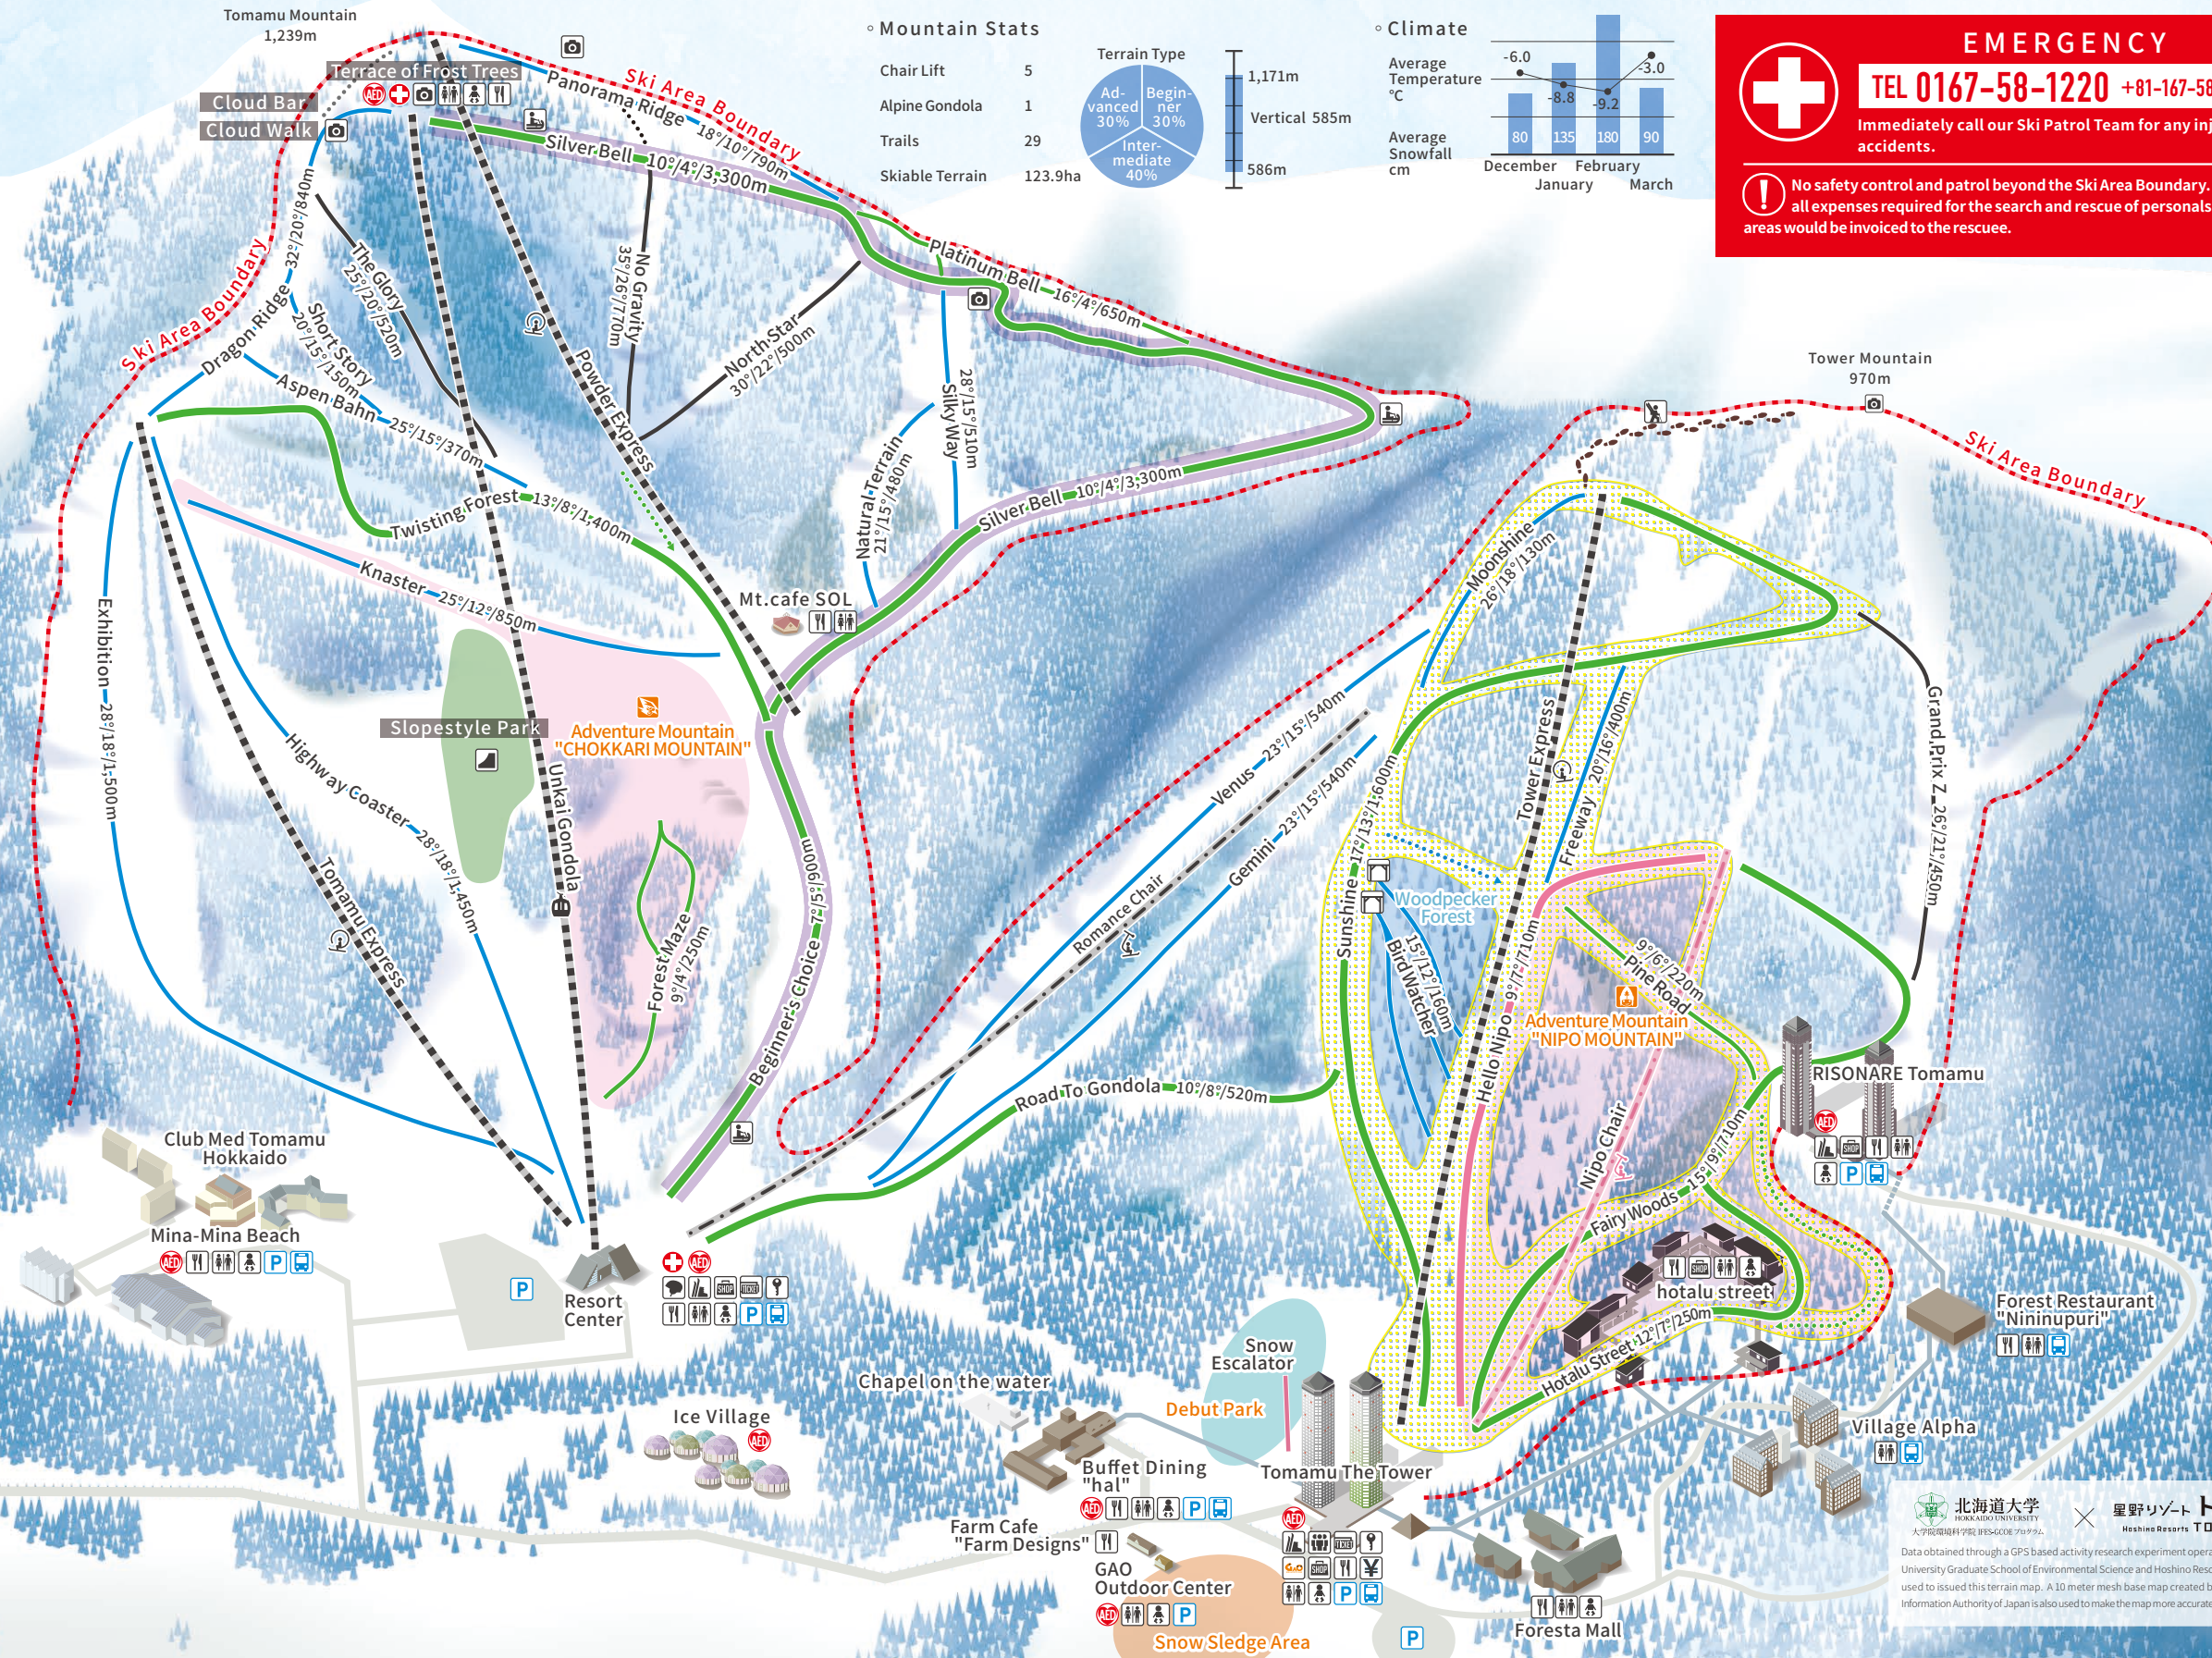

Tomamu Mountain  
1,239m

Mountain Stats

Chair Lift	5
Alpine Gondola	1
Trails	29
Skiable Terrain	123.9ha

Climate

EMERGENCY

TEL 0167-58-1220 +81-167-58-1220

No safety control and patrol beyond the Ski Area Boundary. Any and all expenses required for the search and rescue of persons in these areas would be invoiced to the rescuee.

北海道大学 HOKKAIDO UNIVERSITY  
 星野リゾートトマム Hoshino Resorts TOMAMU  
 Data obtained through a GPS based activity research experiment operated by Hokkaido University Graduate School of Environmental Science and Hoshino Resort Tomamu were used to issue this terrain map. A 10 meter mesh base map created by the Geospatial Information Authority of Japan is also used to make the map more accurate.